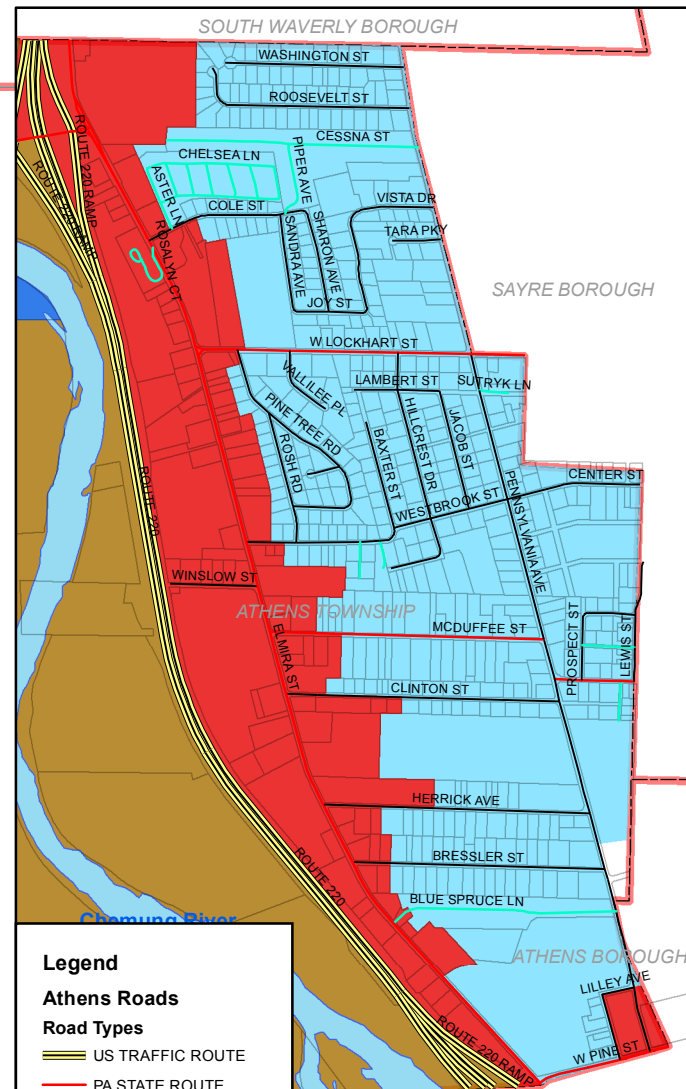

Athens Township

Zoning

Legend

Athens Roads

Road Types

- US TRAFFIC ROUTE
- PA STATE ROUTE
- TOWNSHIP ROAD
- PRIVATE DRIVE
- Rivers

Municipal Boundary

- BOUNDRY LINES
- ATHENS TOWNSHIP
- Parcels

Athens Twp Zoning District

- Agricultural
- Commercial
- Industrial
- Interchange Commercial
- Public
- Residential Rural
- Residential Suburban
- Residential Urban
- Rural Center
- Woodland Conservation

1 inch = 4,000 feet

0 0.25 0.5 1 1.5 2 Miles

Map Created September 2014