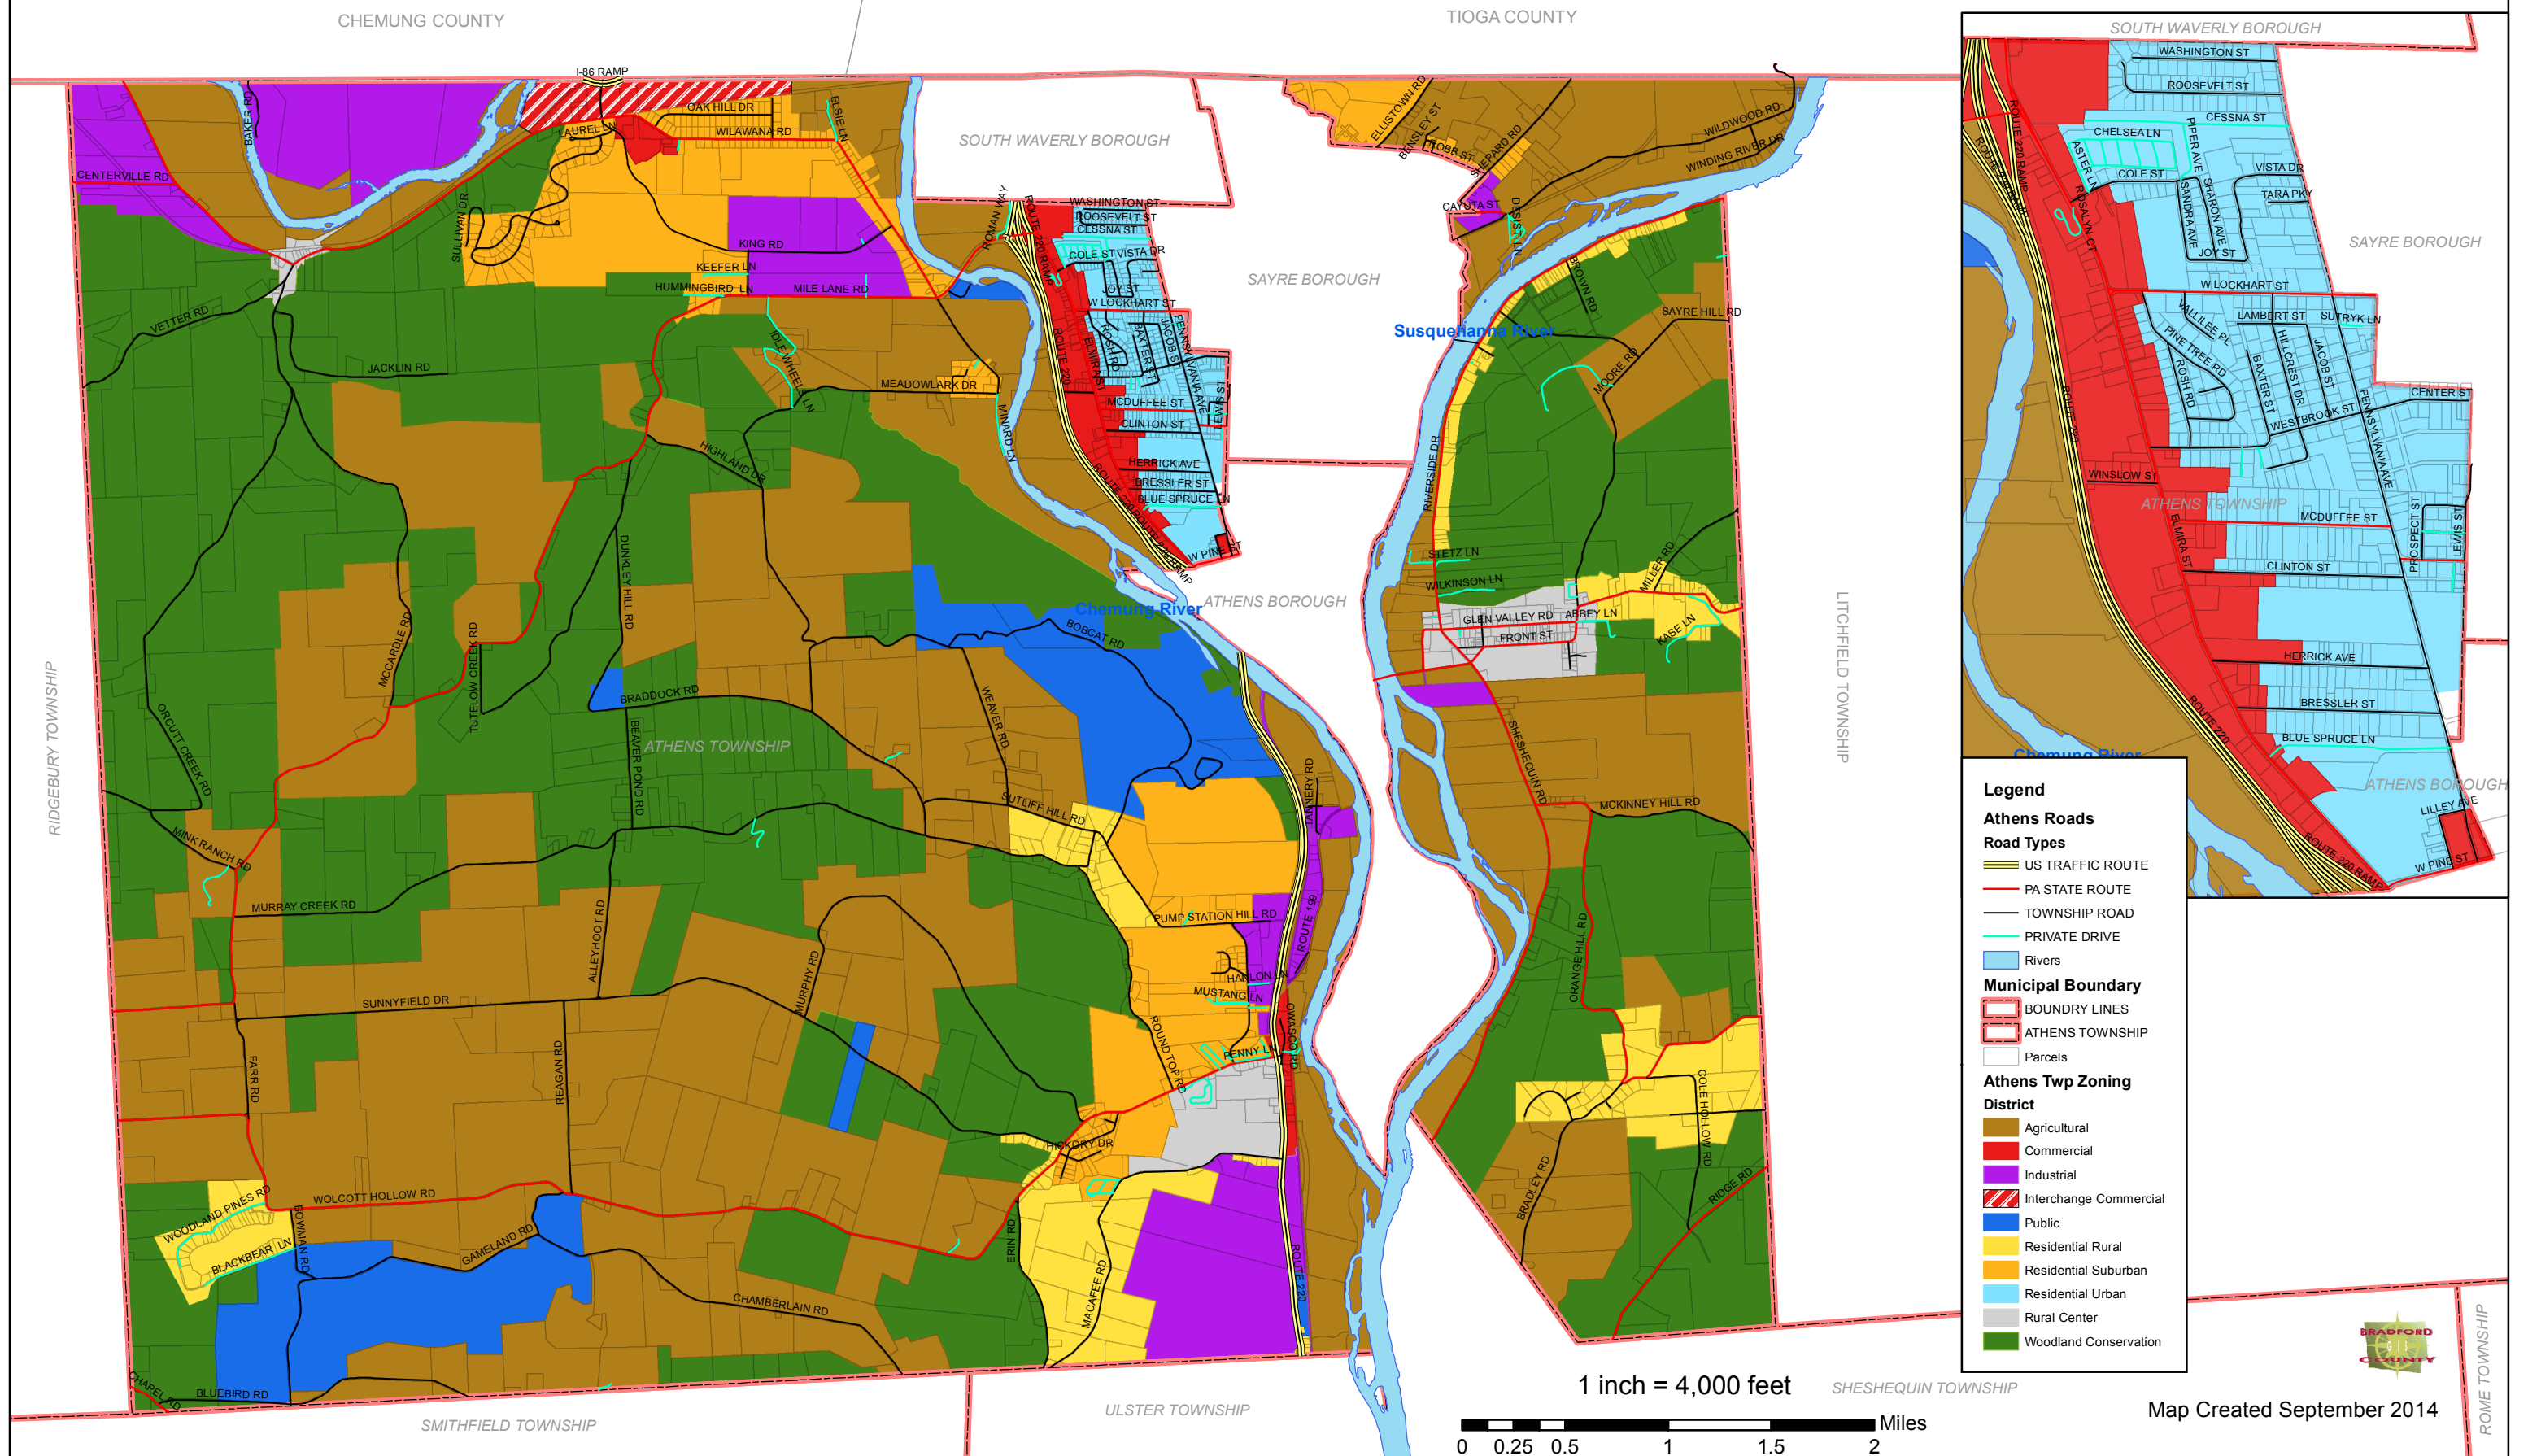

Athens Township

Zoning

Legend

Athens Roads

Road Types

- US TRAFFIC ROUTE
- PA STATE ROUTE
- TOWNSHIP ROAD
- PRIVATE DRIVE
- Rivers

Municipal Boundary

- BOUNDRY LINES
- ATHENS TOWNSHIP
- Parcels

Athens Twp Zoning District

- Agricultural
- Commercial
- Industrial
- Interchange Commercial
- Public
- Residential Rural
- Residential Suburban
- Residential Urban
- Rural Center
- Woodland Conservation

1 inch = 4,000 feet

0 0.25 0.5 1 1.5 2 Miles

Map Created September 2014